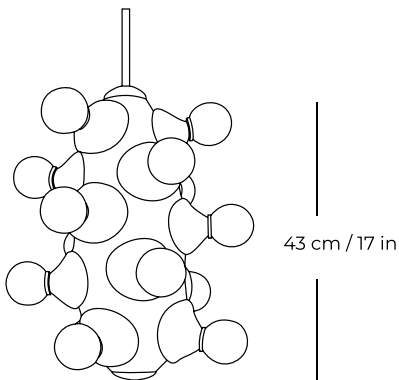

/ Model A1

Overall size:	Width: 38 cm / 15 in Height: 43 cm / 17 in Depth: 38 cm / 15 in
Materials:	Blowing glass, aluminum
Light source:	15 W Custom LED module "ZVIR" 1W, 100 Lm, 24 V, Temperature 3000K dimming. Power supply provided

/ Material

All items are handmade by the best craftsmen. We implement the boldest non-standard projects, which result in a one-of-a-kind product. We eliminated mechanical processes in production as much as possible, thanks to manual work there are never two exact pieces. Each work made is a unique work of art.